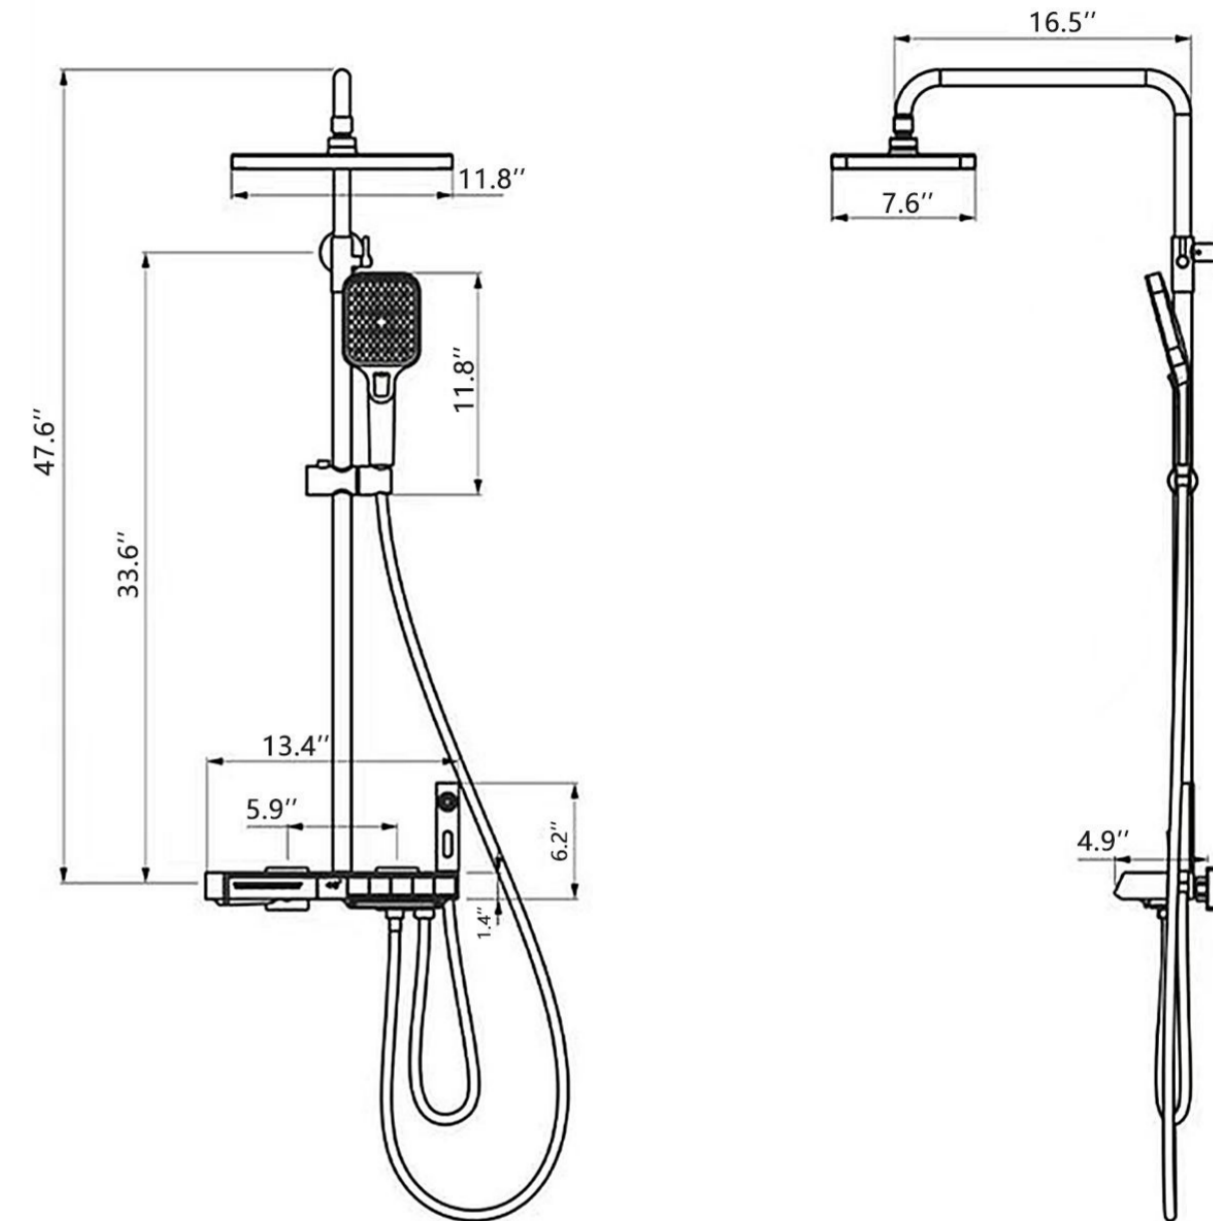

BLIOTE

SHOWER USING SPECIFICATION

BLIOTE

WWW.BLIOTE.COM

BLIOTE

MAKE LIFE MORE CEREMONIAL

PRODUCT PARAMETERS

PARAMETER INFORMATION

SKU LY-GQSX-FX-GREY	WEIGHT 8 KG	VOLUME 100CM*45CM*18CM
SHAPE SQUARE	SURFACE CHROME PLATING	MATERIAL HIGH QUALITY ABS
BODY MATERIAL SOLID BRASS	SELLING POINT WATERFALL SHOWER SET WITH LED LIGHT	

INSTALLATION INSTRUCTIONS